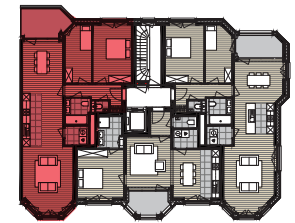

TOUR & TAXIS

JAYDON

2.7

Floor: 2

Bedrooms: 2

Gross living area:

100.6 m²

Gross terrace: 8.4 m²

East

nextensa · 

Sanitary fixtures and measurements on plans are for reference only. Furniture is not included.

Version Feb 2022

PARK LANE