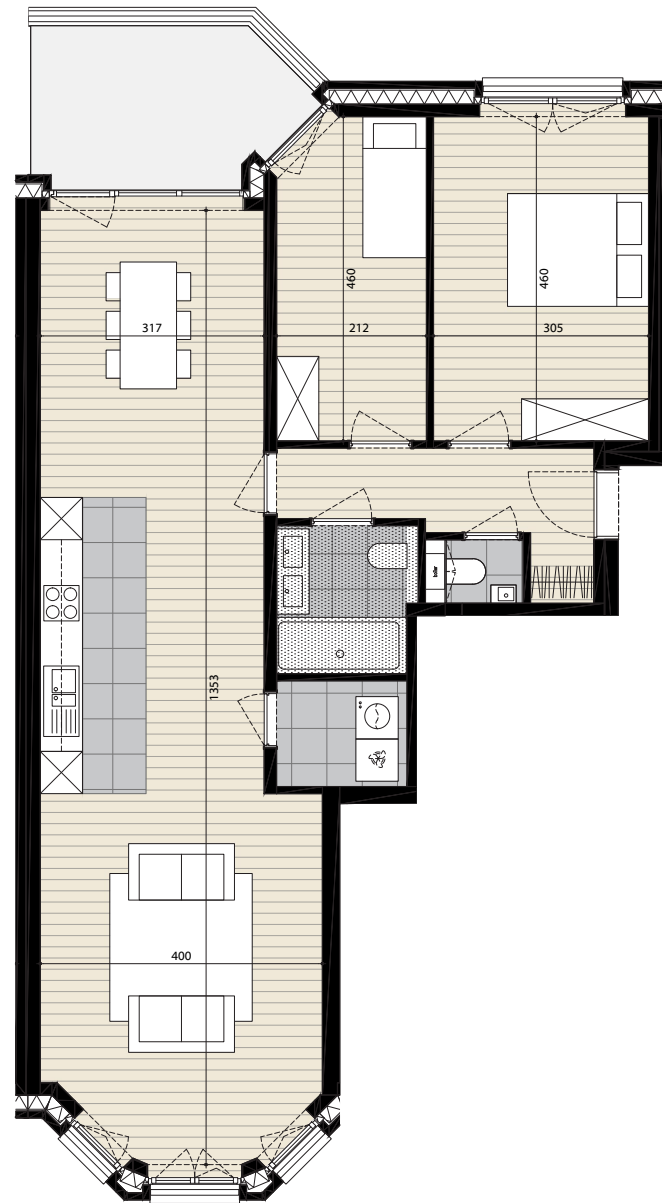

TOUR & TAXIS

JAYDON

2.7

Floor: 2

Bedrooms: 2

Gross living area:

100.6 m²

Gross terrace: 8.4 m²

East

nextensa · 

Sanitary fixtures and measurements on plans are for reference only. Furniture is not included.

Version Feb 2022

PARK LANE